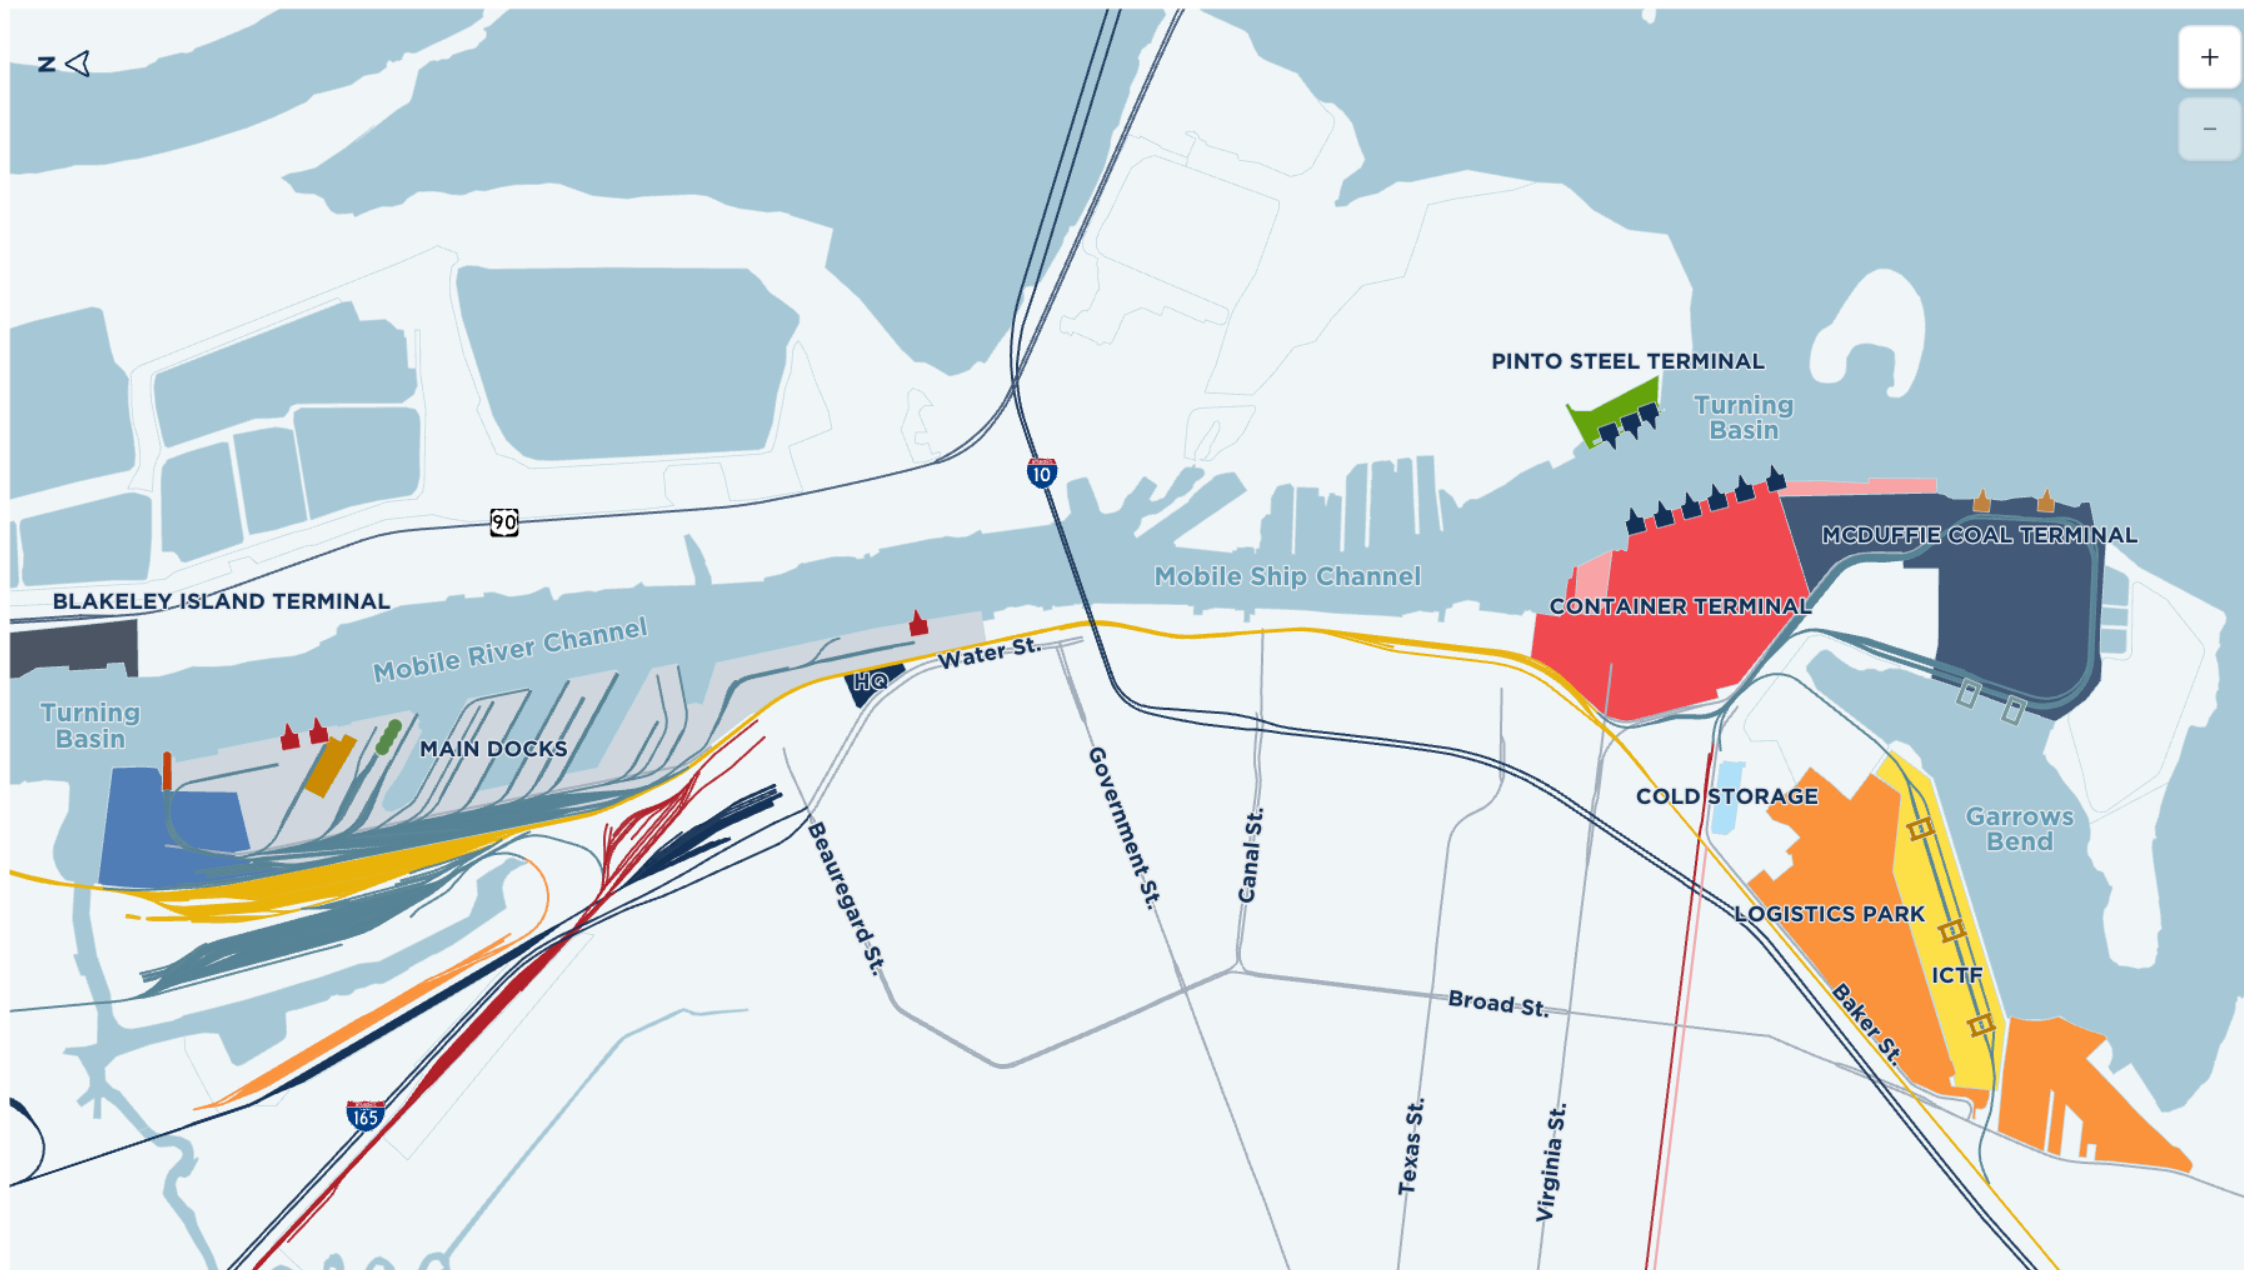

Port of Mobile

Middle Bay

UPPER HARBOR

- ✓ Blakeley Island Terminal

MAIN DOCKS/GENERAL CARGO

- ✓ Alabama Port Authority HQ
- ✓ Alabama Steel Terminals
- ✓ AutoMobile International RO/RO Terminal
- ✓ CG Railway
- ✓ Main Docks

LOWER HARBOR

- ✓ Cold Storage
- ✓ Container Terminal
- ✓ Container Terminal Expansion
- ✓ Intermodal Container Transfer Facility (ICTF)
- ✓ Logistics Park
- ✓ McDuffie Coal Terminal
- ✓ Pinto Steel Terminal

RAIL CARRIERS

- BNSF
- CN
- CPKC
- CSX
- NS
- TASD

PORT INFRASTRUCTURE

- Barge Unloader
- Grain Elevator
- Mobile Harbor Crane
- RTG Crane
- STS Crane
- Ship Loader